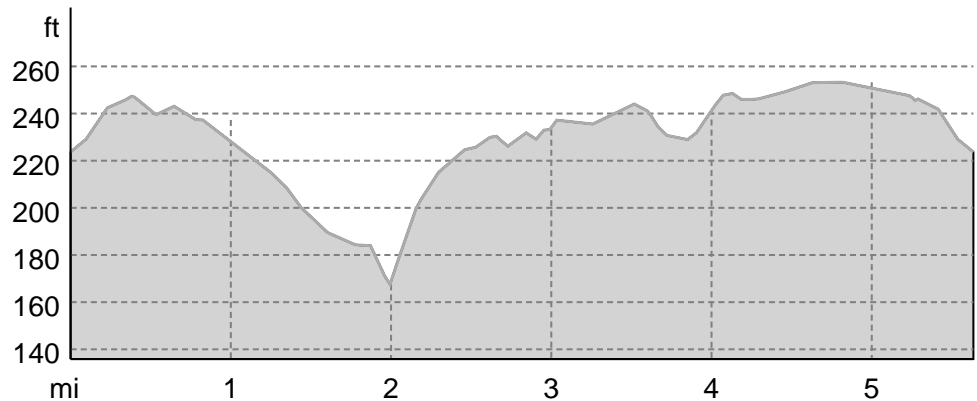

Cherry Orchard Farm, 5.6m

↔ 5.6 mi

🕒 1:51 h

▲ 108ft

▼ 108ft

Difficulty

moderate

Base Map: outdooractive Cartography; ©OpenStreetMap (www.openstreetmap.org)

Cherry Orchard Farm, 5.6m

Elevation profile

route data

Horse Riding

Distance ↔ 5.6 mi

Duration ⌚ 1:51 h

Ascent ▲ 108 ft

Descent ▼ 108 ft

Difficulty moderate

Stamina ●●●●●●

Technique ●●●●●●

Altitude
 253 ft
 167 ft

Best time of year

JAN | FEB | MAR
 APR | MAY | JUN
 JUL | AUG | SEP
 OCT | NOV | DEC

Ratings

Authors