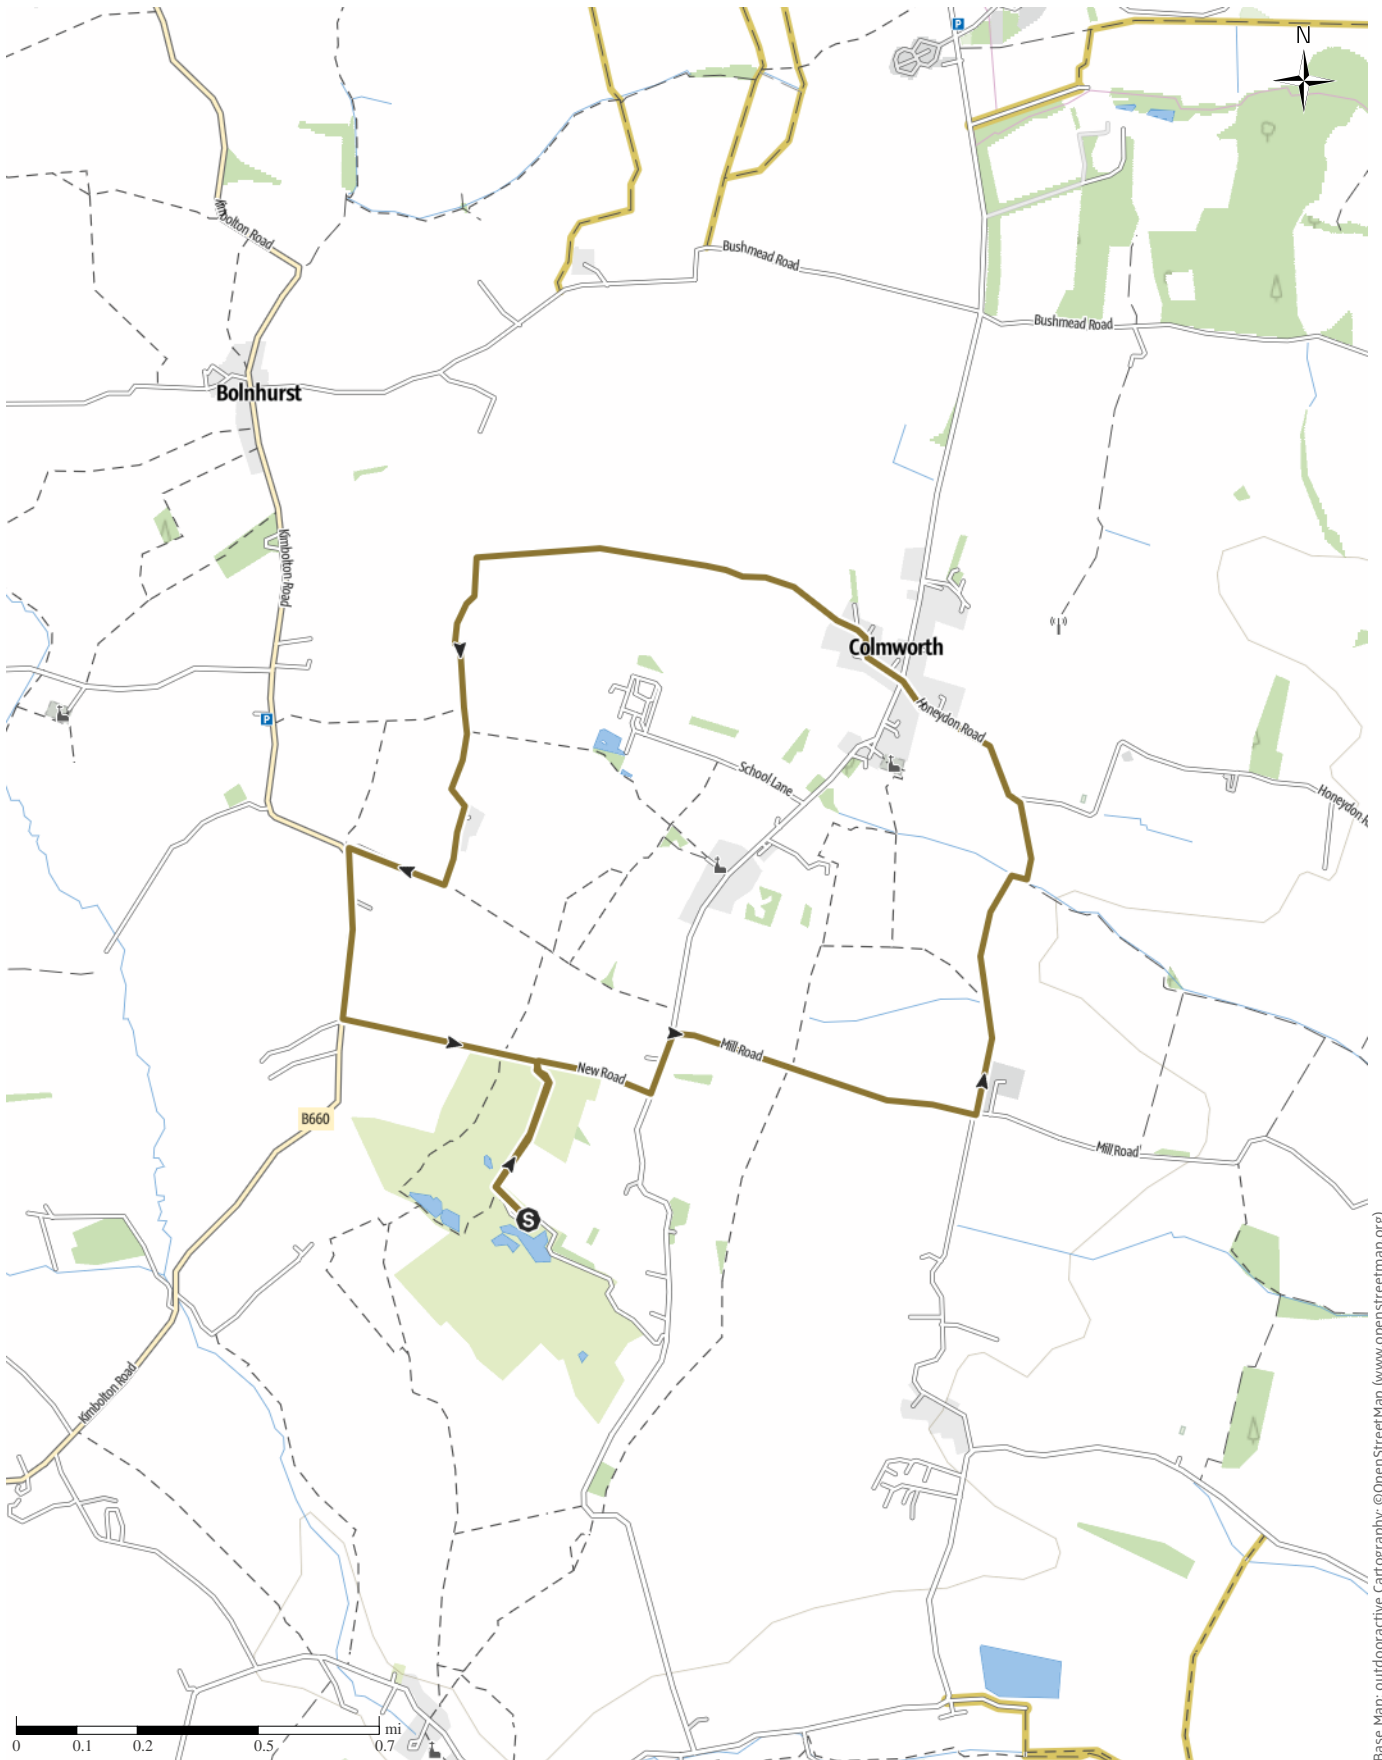

Cherry Orchard Farm, 5.6m

↔ 5.6 mi

🕒 1:51 h

▲ 108ft

▼ 108ft

Difficulty

moderate

Base Map: outdooractive Cartography; ©OpenStreetMap (www.openstreetmap.org)

Cherry Orchard Farm, 5.6m

Elevation profile

route data

Horse Riding

Distance ↔ 5.6 mi

Duration ⌚ 1:51 h

Ascent ▲ 108 ft

Descent ▼ 108 ft

Experience ●●●●●●

Landscape ●●●●●●

Community

More route data

Tilly Vesely

Update: May 01, 2016

Scan QR code, save this route offline, share with friends and more...

Website

<https://out.ac/jnpfv>

5.6mile ride from Colmworth Golf Course.

Parking available at the golf course.

Onsite cafe welcoming everyone.

5.6mile ride from Colmworth Golf Course.

Parking available at the golf course.