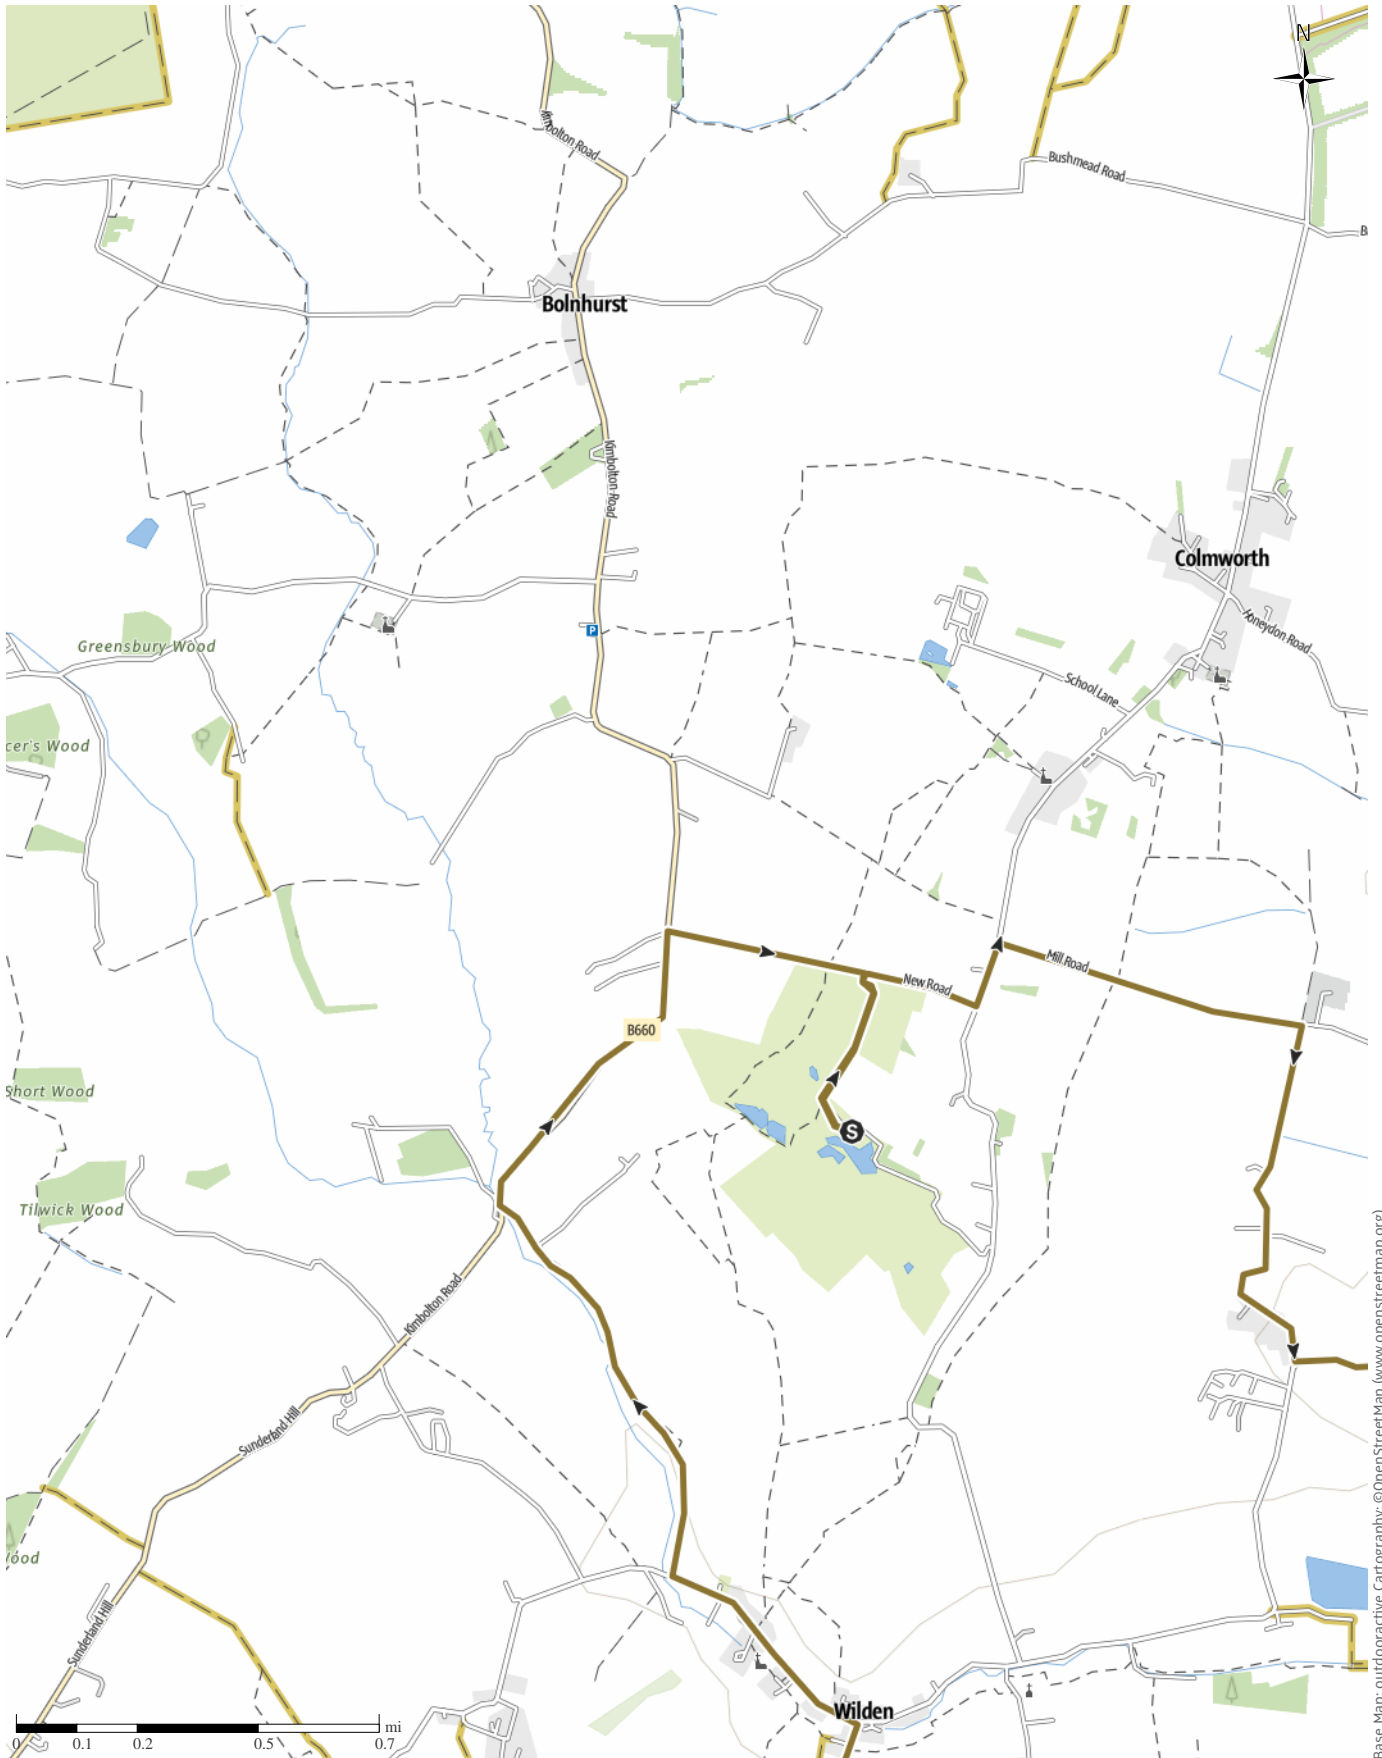

Wilden Reservoir 9.94 mile ride

↔ 10 mi

🕒 3:18 h

▲ 177ft

▼ 177ft

Difficulty

moderate

Base Map: outdooractive Cartography; ©OpenStreetMap (www.openstreetmap.org)

Wilden Reservoir 9.94 mile ride

↔ 10 mi

🕒 3:18 h

▲ 177ft

▼ 177ft

Difficulty

moderate

Base Map: outdooractive Cartography. ©OpenStreetMap (www.openstreetmap.org)

Wilden Reservoir 9.94 mile ride

Elevation profile

route data

Horse Riding

Distance ↔ 10 mi

Duration ⌚ 3:18 h

Ascent ▲ 177 ft

Descent ▼ 177 ft