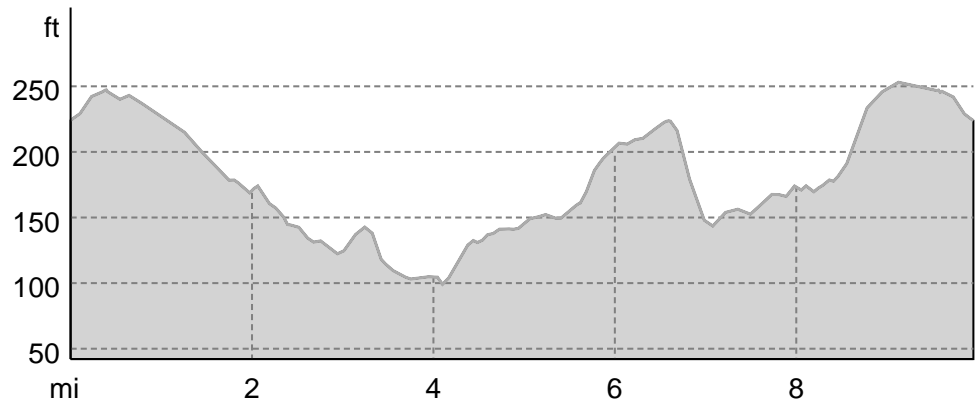

Wilden Reservoir 9.94 mile ride

↔ 10 mi

🕒 3:18 h

▲ 177ft

▼ 177ft

Difficulty

moderate

Base Map: outdooractive Cartography; ©OpenStreetMap (www.openstreetmap.org)

Wilden Reservoir 9.94 mile ride

↔ 10 mi

🕒 3:18 h

▲ 177ft

▼ 177ft

Difficulty

moderate

Base Map: outdooractive Cartography. ©OpenStreetMap (www.openstreetmap.org)

Wilden Reservoir 9.94 mile ride

Elevation profile

route data

Horse Riding

Distance ↔ 10 mi

Duration ⌚ 3:18 h

Ascent ▲ 177 ft

Descent ▼ 177 ft

Difficulty moderate

Stamina ●●●●●●

Technique ●●●●●●

Altitude

 253 ft
 98 ft

Best time of year

JAN | FEB | MAR
 APR | MAY | JUN
 JUL | AUG | SEP
 OCT | NOV | DEC

Ratings